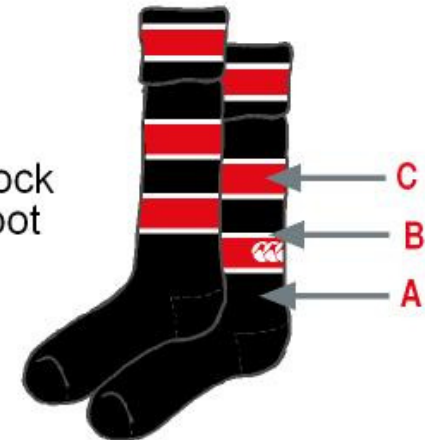

# WICKLOW RFC JERSEY

Sublimated international style jersey in standard fit

A = BLACK  
B = WHITE  
C = SCARLET

Professional Short from 24" - 44"  
Cotton drill with pockets

Performance sock with coolmax foot

## ¼ Zip Jacket / Track Pants

### ¼ Zip Jacket

Adult Sizes S - XXXL  
Kids Sizes 6, 8, 10, 12, 14