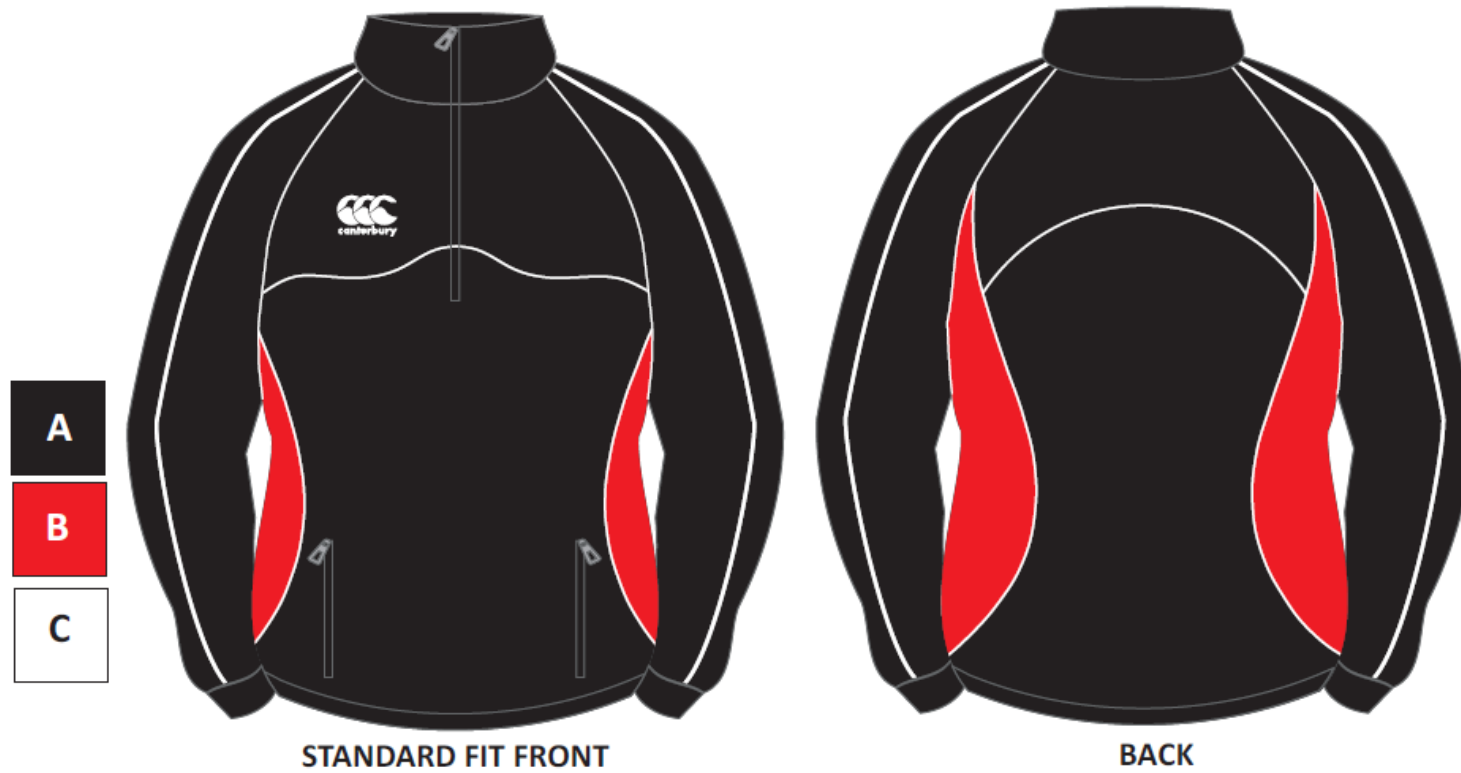

WICKLOW RFC FLEECE

INTERNATIONAL MICROFLEECE

STANDARD FIT - SENIOR T55 2097 JUNIOR T75 2097 LADIES T65 2097
Microfleece fabric

A = BLACK
B = SCARLET
C = WHITE

Canterbury Sizing Chart

KIDS SIZING	chest (cm/inches)		waist (cm/inches)	
6	63.5cm	25"	58cm	23"
8	68cm	27"	61cm	24"
10	73cm	29"	65cm	26"
12	78.5cm	31"	69cm	27"
14	88-92cm	36"	74cm	29"

STANDARD SIZING	chest (cm/inches)		waist (cm/inches)	
SMALL	92cm	36"	76cm	30"
MEDIUM	100cm	40"	84cm	33"
LARGE	108cm	43"	92cm	36"
XL	116cm	46"	100cm	40"
2XL	124cm	49"	108cm	43"
3XL	132cm	52"	116cm	46"

THE ABOVE SIZES ARE GUIDELINES FOR THE BODY, THEY ARE NOT PRODUCT MEASUREMENTS.